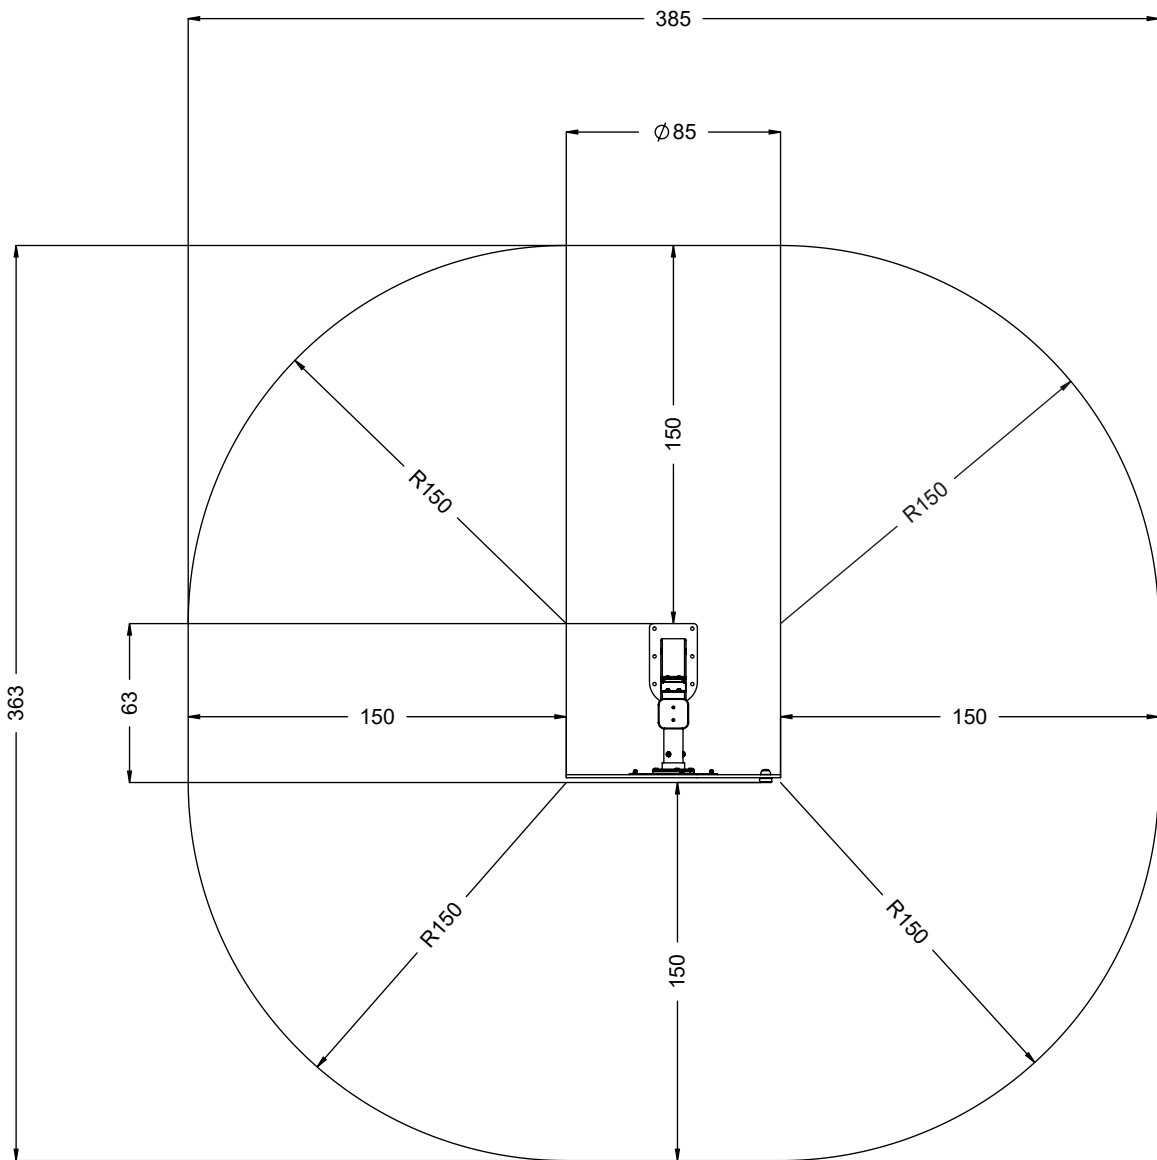

[cm]

vinci
play